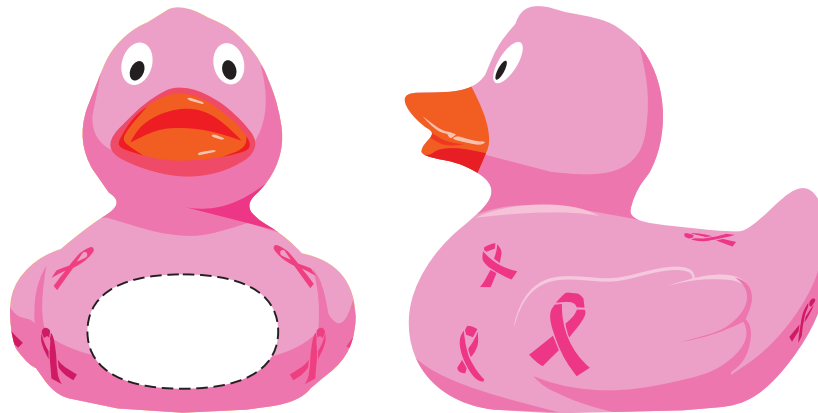

Item number: 45060
Item description:
Awareness Duck

Please be mindful that any type smaller than 6 pt. may not print well.
If your art contains letters smaller than this size, and the proof is approved, we are not responsible for poor imprint quality.